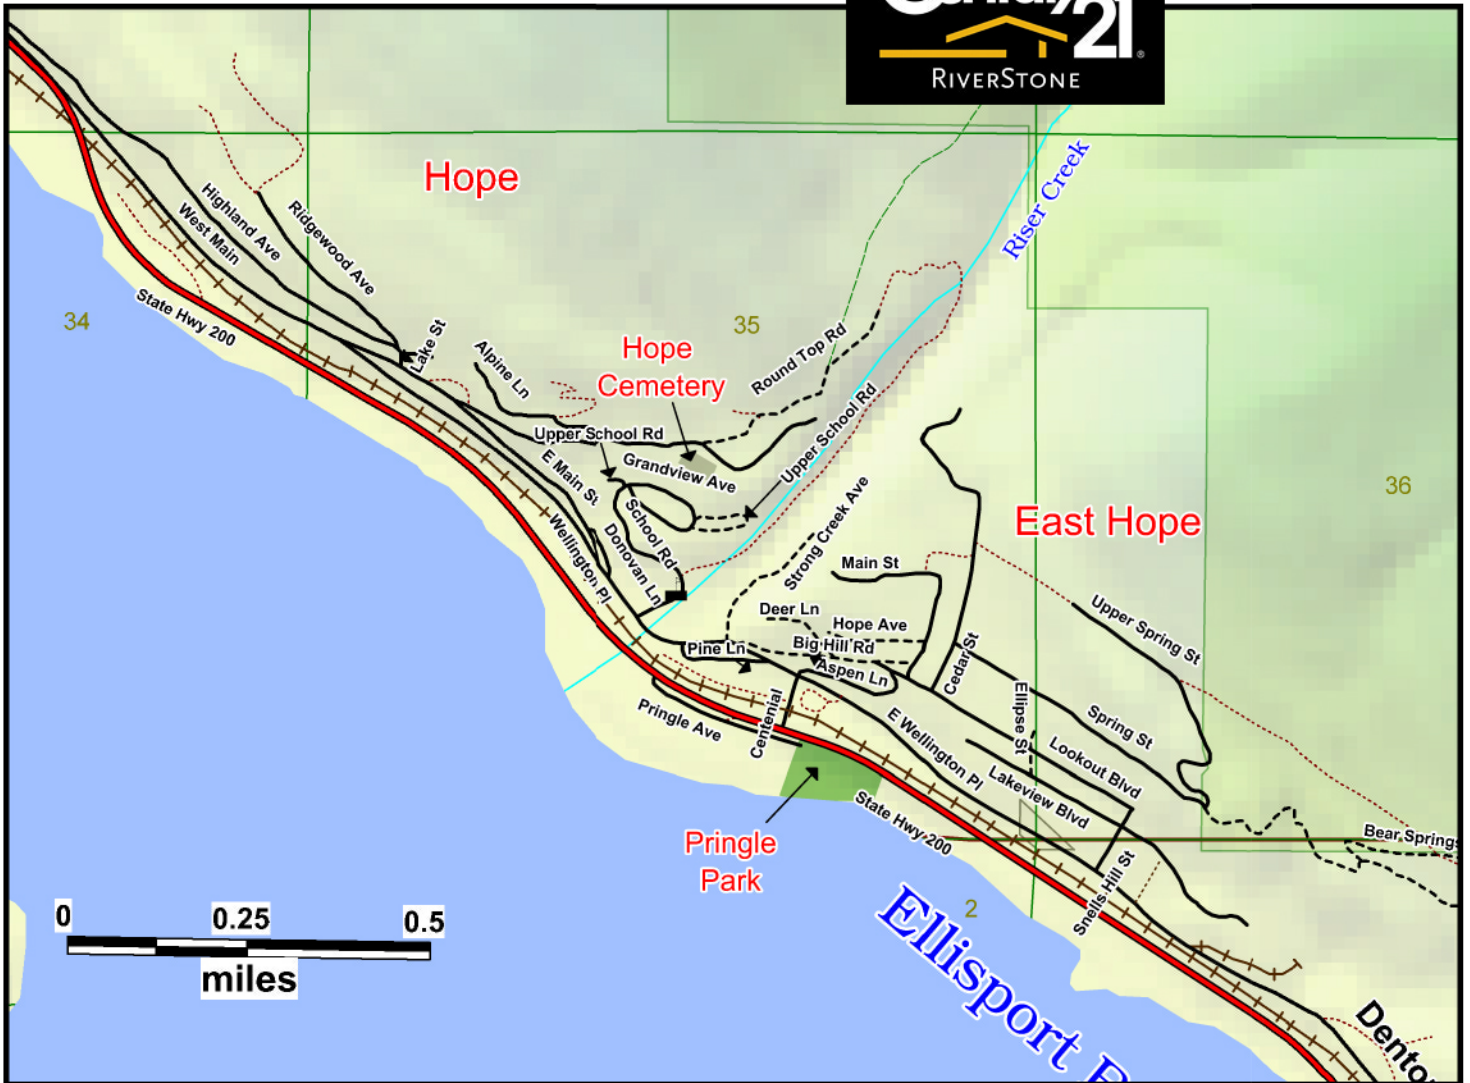

CENTURY 21 RiverStone - 316 N. 2nd Avenue, Suite A-1
 Sandpoint, Idaho 83864
 office (208) 255-2244

This map is property of CENTURY 21 Riverstone (208) 255-2244